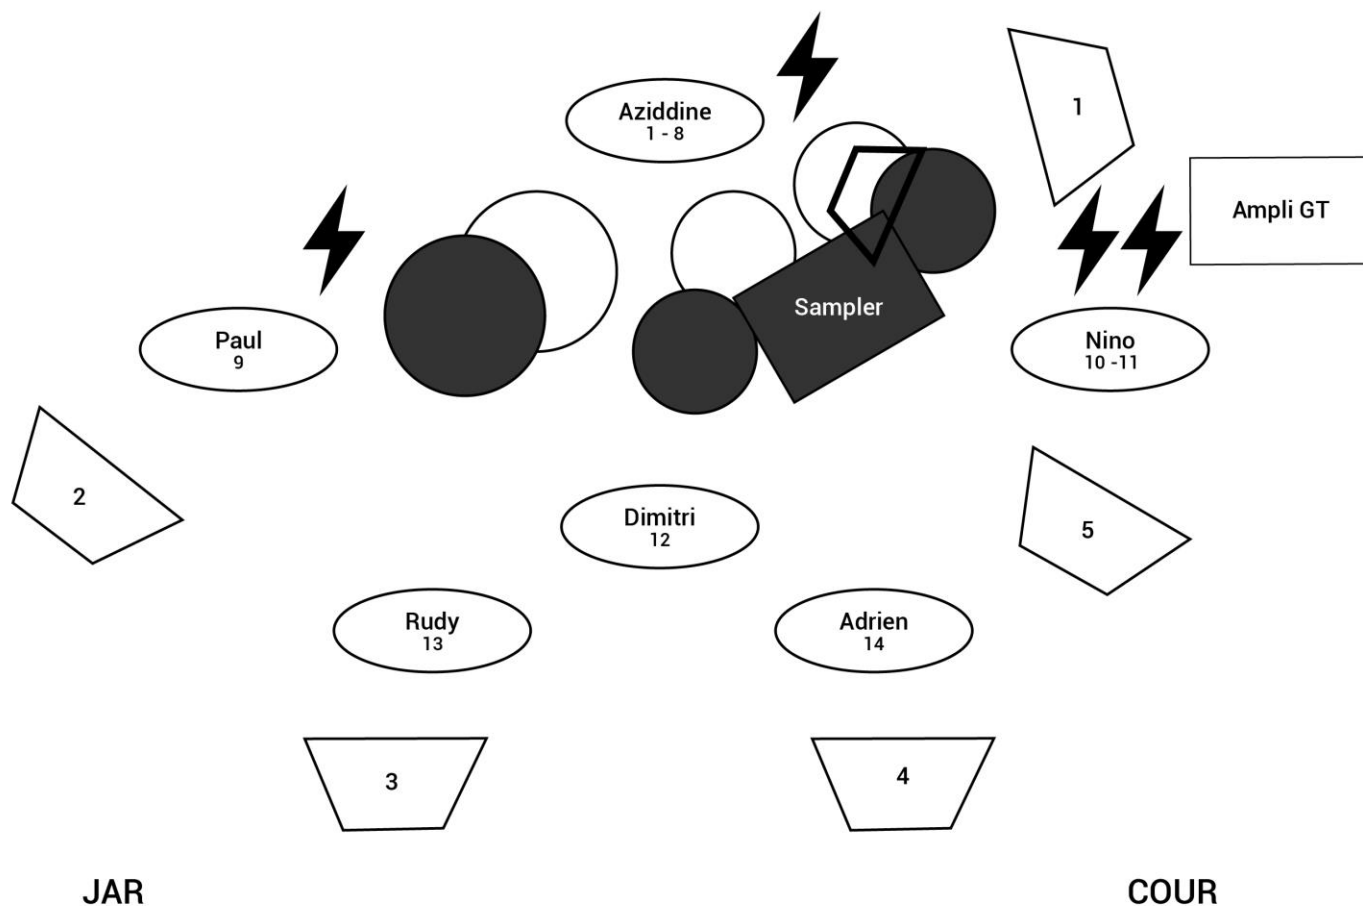

LIGHT & SOUND

We don't have a light technician and we need a hosting sound technician in support, the venue must provide one that will be present from our arrival to the end of the show. Sound system must be set up when we get to the venue (as well as the foldbacks/wedges).

- Full sound system: 2 front speakers, subwoofer speaker
- Mixing table: 9 inputs minimum
- Sound system minimum power:
  - Inside shows: 2 kw (subwoofer included)
  - Outside shows: 6 kw (front speakers) + 2 kw (subwoofer)

STAGE LAYOUT

GENERAL INFORMATION

Please prepare 9 hot meals, ready for the evening, some coffee/tea, fruits, beers and one dark rum bottle (if possible) for the backstage. Thanks / ευχαριστώ πολύ / جزيلاً شكراً / Merci !

CONTACT

Paul: +33 615 277 571 / Adrien: +33 658 477 949

Mail: kravboca@gmail.com

Drums contact: +33 611 746 921 / dinorifaa@gmail.com